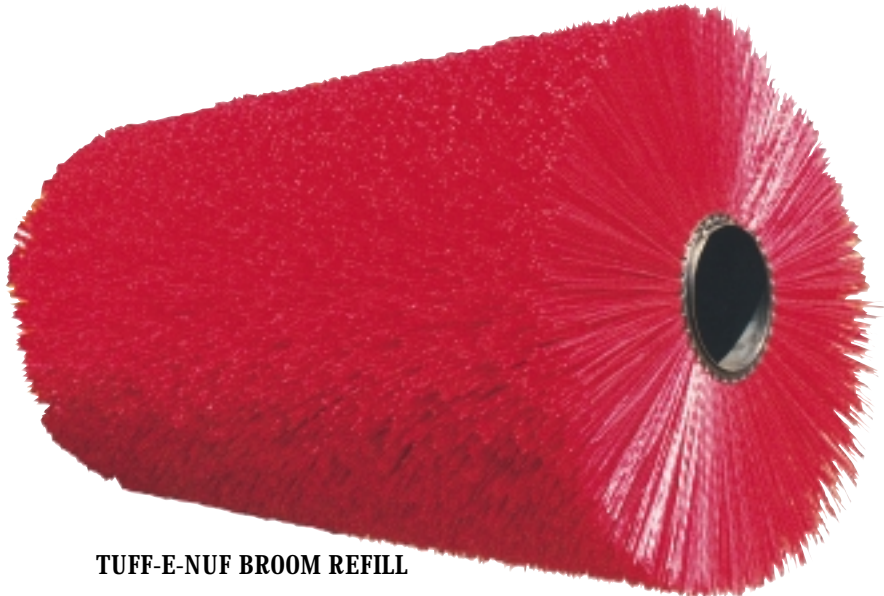

TUFF-E-NUF TUBE BROOMS

TUBE TYPE BROOM REFILLS

- Heavy fill of .075" x .105" Ripple Polypropylene
- Three "B" Ripple Polypropylene gives more sweeping miles
- Spiral-Wrap, will not slide and come loose
- Bristles crimped in steel backing
- Manufactured to fit the compression-lock type cores
- Manufactured to fit your sweeper

50/50 MIX OF .075 X .105 RIPPLE POLYPROPYLENE AND .0275" HIGH CARBON, HARD DRAWN STEEL WIRE