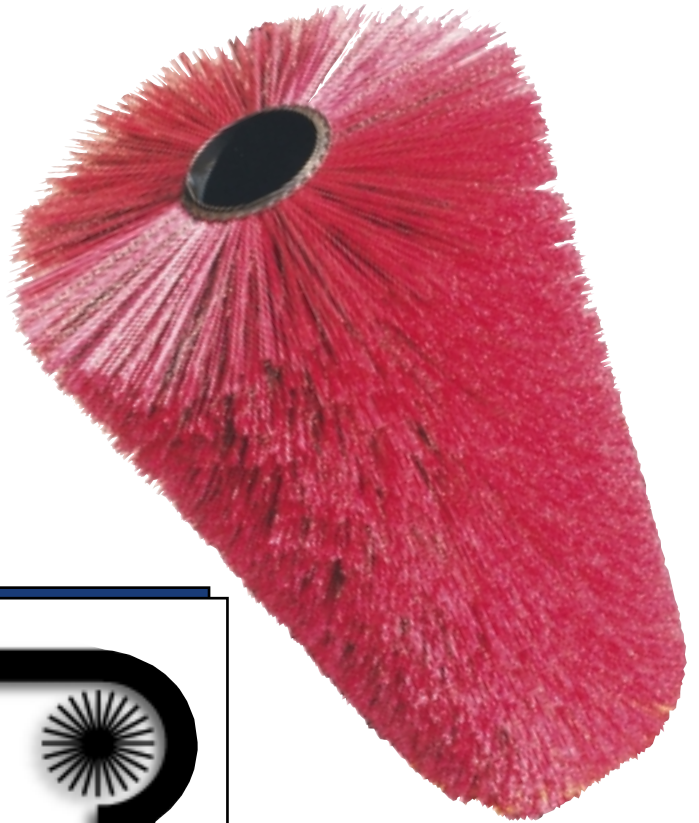

GUTTER BROOMS

ALL THREE "B" WIRE IS ***OIL TEMPERED*** FOR DURABILITY AND STRENGTH

WIRE FILLED
GUTTER
BROOM

3B GUTTER BROOMS

Our Gutter Brooms are made with high impact polypropylene and injection molded to withstand the toughest of jobs. Blocks are heavy filled (18 wires per hole consistently) with .025" x .125" x 26" ***OIL TEMPERED*** Spring Steel Wire.

PUSH BROOMS

PUSH BROOMS

- ✱ Multi-Purpose
- ✱ Complete with Hardwood Handle
- ✱ 18" and 24" Lengths

STREET BROOMS

- ✱ Orange Prosava Filled
- ✱ 16" Length
- ✱ 5 Rows, 6.25" Trim

ORDER TOLL-FREE 800-752-3222 OR FAX 806-745-1851
threebmfg@aol.com