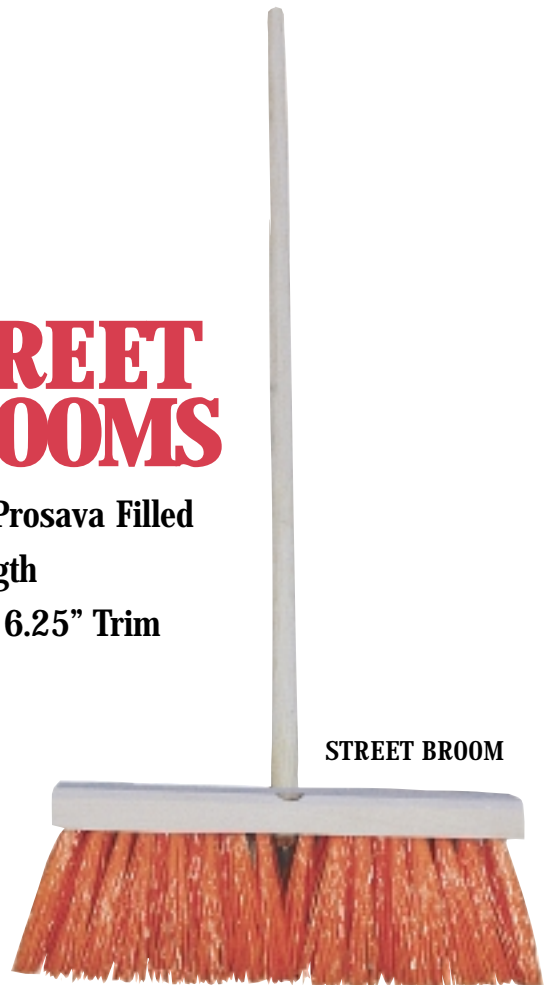

PUSH BROOMS

PUSH BROOMS

- ✱ Multi-Purpose
- ✱ Complete with Hardwood Handle
- ✱ 18" and 24" Lengths

STREET BROOMS

- ✱ Orange Prosava Filled
- ✱ 16" Length
- ✱ 5 Rows, 6.25" Trim

ORDER TOLL-FREE 800-752-3222 OR FAX 806-745-1851
threebmfg@aol.com